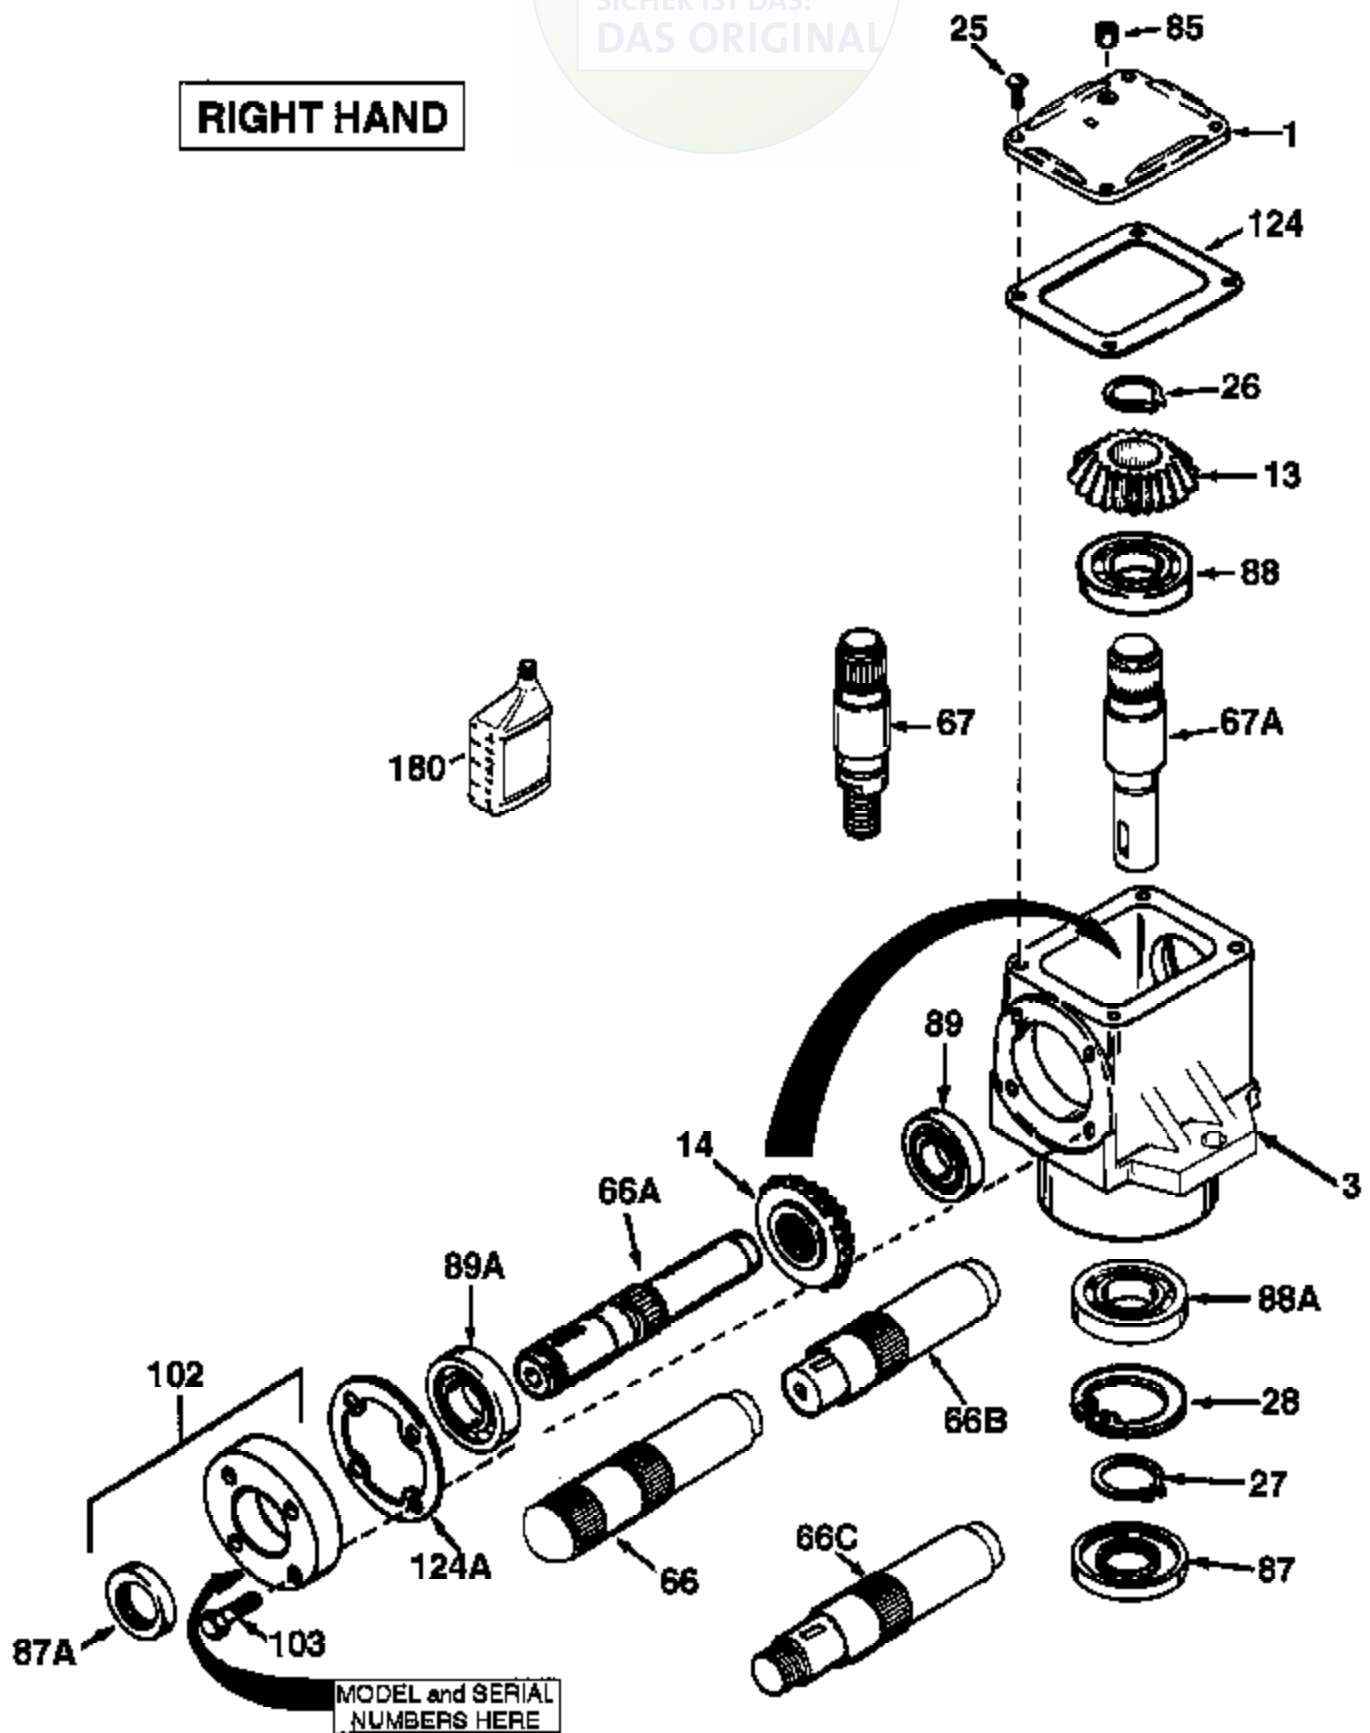

JOIST

SICHER IST DAS:
DAS ORIGINAL

RIGHT HAND

Ref #	Part Number	Qty	Description
	794342B		Right Hand Head Assembly (Incl. 1 thr u 124A)
1	772067		Cover
3	770026A		Right Angle Drive Housing
13	778101A		Miter Gear (17 teeth) (7/8" ID)
14	778210A		Miter Gear (17 teeth) (1" ID)
25	792025		Screw, 10-24 x 1/2"
26	788018		Retainer Ring
66A	776228		Input Shaft (5-7/32" long)
67A	776066		Output Shaft (4-19/32" long)
85	792039		Pipe Plug, 1/8-27 (countersunk headle ss)
87A	788031		Oil Seal
88A	XXXXX		Ball Bearing (Order from OEM)
88	780034	1000-1000-016	Ball Bearing 2 of 2
89	780024	Peerless	Ball Bearing
102	786029		Retainer Cap & Seal (Incl. 87A & 103)
103	792026		Screw, 1/4-20 x 7/8"
124	788028		Cover Gasket
124A	788030B		Cap Gasket
180	730229A		Gear Oil 80W90